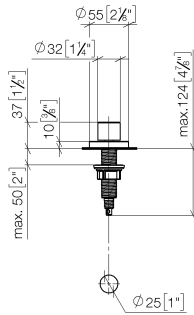

Strainer waste with control handle - Brushed Durabronz (23kt Gold)

ELIO

10 710 970

- control for single basin
- including adapter for Bowden cable

Fits ELIO, ENO, MEM, META SQUARE, SYNC, TARA and TARA ULTRA

Fits: ELIO, MEM, TARA, TARA ULTRA, META SQUARE

	Brushed Durabronz (23kt Gold)	10 710 970-28
	Chrome	10 710 970-00
	Brushed Platinum	10 710 970-06
	Platinum	10 710 970-08
	Durabronz (23kt Gold)	10 710 970-09
	Dark Chrome	10 710 970-19
	Matte Black	10 710 970-33
	Brushed Champagne (22kt Gold)	10 710 970-46
	Champagne (22kt Gold)	10 710 970-47
	Brushed Chrome	10 710 970-93
	Brushed Dark Platinum	10 710 970-99

10 710 970

mm [inches]

10 710 970

Parts for other finishes can be found here: [Chrome](#)

Spare parts list

No.	Item Number	Name	Quantity used	Delivery time
1	09 20 97 030-28	handle	1	20
2	90 12 12 002 00 90	fixing cap	1	2
3	09 27 87 006-28	rosette	1	20
4	90 14 10 043 00 90	seal	1	2
5	09 14 10 042 90	seal	1	2
6	09 29 06 087-28	spindle	1	-
Spare part can no longer be ordered, please order the replacement item				
7	04 30 01 029 00 90	adaptor	1	2
8	09 24 03 175 90	adaptor	1	2
9	09 11 10 073-07	connection	1	30
10	09 11 10 074-07	connection	1	30
11	09 11 10 079-07	connection	1	30
12	09 30 11 087 90	disc	1	2
13	09 23 30 024-07	nut	1	30